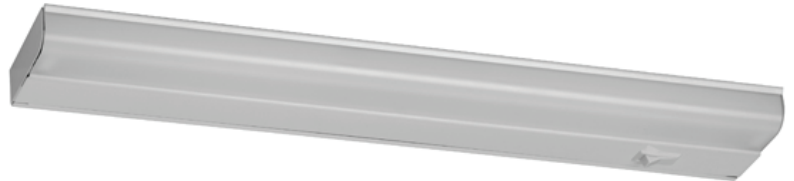

LOCATION		DATE
PREPARED BY		QUANTITY
COMMENTS		FIXTURE TYPE
CATALOG NUMBER		

LED Undercabinet T5L Series

Features

All purpose direct wire LED undercabinet light. Low profile applications include kitchens, study areas, displays and computer stations. Standard knockouts are located on top, back and ends for direct connection. A direct wire UL listed connector is included for use with 3/8" flexible conduit or 3-wire Romex.

Construction

Housing is die-formed of 22-gauge steel. Separate hinge service tray allows for easy installation and snaps into position without hardware. Power supply connections must be made inside the fixture.

Finish

All exposed metal parts are post painted lighting grade white or oil-rubbed bronze paint.

Diffuser

Smooth white acrylic diffuser snap-fits into housing.

Electrical

Input 120 VAC/60 Hz.
Compatible with TRIAC and ELV dimmers.
On/off switch included.